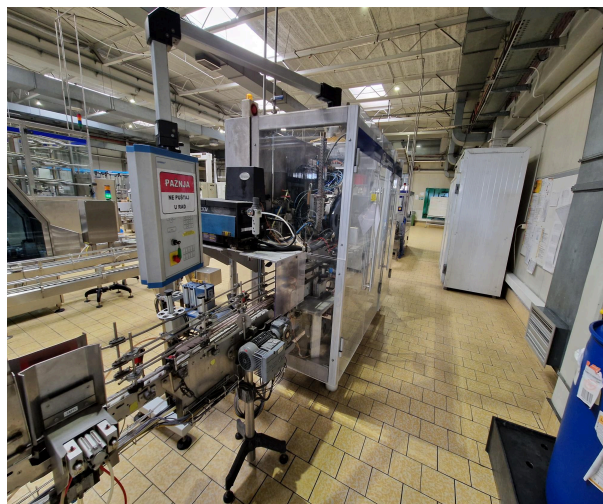

USED SIG CFA 406 FILLING LINE FOR SALE YEAR 2004

SKU	Usm-184
Status	Just In
Condition	Excellent

Machine has the following characteristics

Used Sig CFA 406 2L Filling Machine, Sterile Air System, Evacuation Table, Buffer Table, Cap Applicator Combi swift Type, Conveyors & Tray Packer.

We have SIG Combibloc 2L machine CFA 406 Filling Line For Sale:

1. CFA 406 filler, year 2004, working hours 33411
2. Sterile air system- 2004
3. Evacuation table- 2004
4. Buffer table- 2004
5. Closures Applicator- Combiswift type of closures- 2002
6. Tray packer- 2004
7. Conveyers

Delivery Time:	Ready For Shipment
Payment Terms:	100% Advance
Ways of Payments	TT or LC

Second hand machine with not guarantee

Machine Subject Prior to Sale

Machine Images