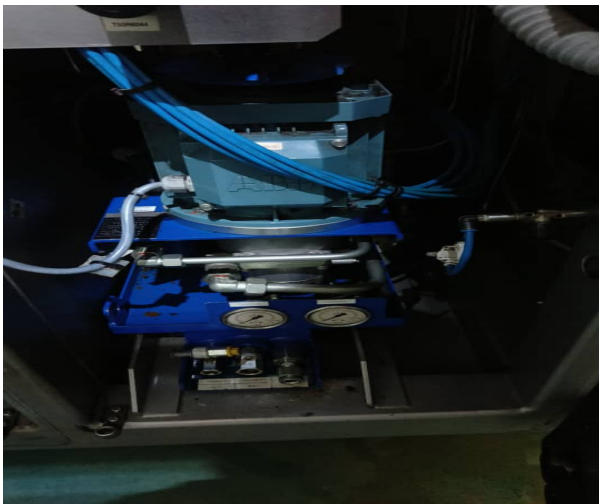

Used Sweden Machines

Mob: +92 (321) 7415373
Landline: +92(55)3845988

Website: www.usedswedenmachines.com
Email: info@usm.com.pk