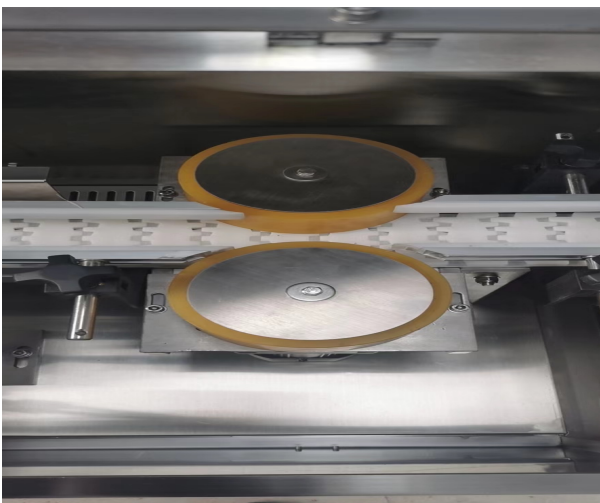

Used Sweden Machines

Mob: +92 (321) 7415373
Landline: +92(55)3845988

Website: www.usedswedenmachines.com
Email: info@usm.com.pk